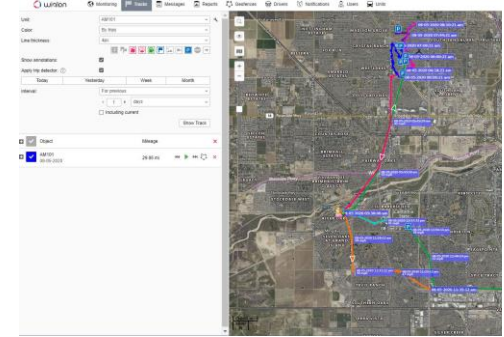

Alpha P (Personal)

- 4G LTE CAT-M1
- Multi-network Sim card (AT&T, Verizon, and T-Mobile) for best connectivity
- Real-Time GPS Tracking 24/7
- Long lasting (3 to 6 days) rechargeable battery. 2600 mAh
- SOS Button: Instant alerts sent if pressed
- Geofence: Alerts are sent if any zone is crossed
- Water resistant
- Compact size: 3.0" x 1.6" x 1.0"
- Weight 3.28 oz.

SOFTWARE & APP

- Powerful web-based computer software. Fully customizable.
- Free APP for iOS or Android
- Get alerts via text, email, or in app. Multiple recipients.
- Easily set up multiple geofences. Get alert when tracker leaves area.
- Live tracking
- View tracks for any day
- Locator – Easily create time-limited link to share current location